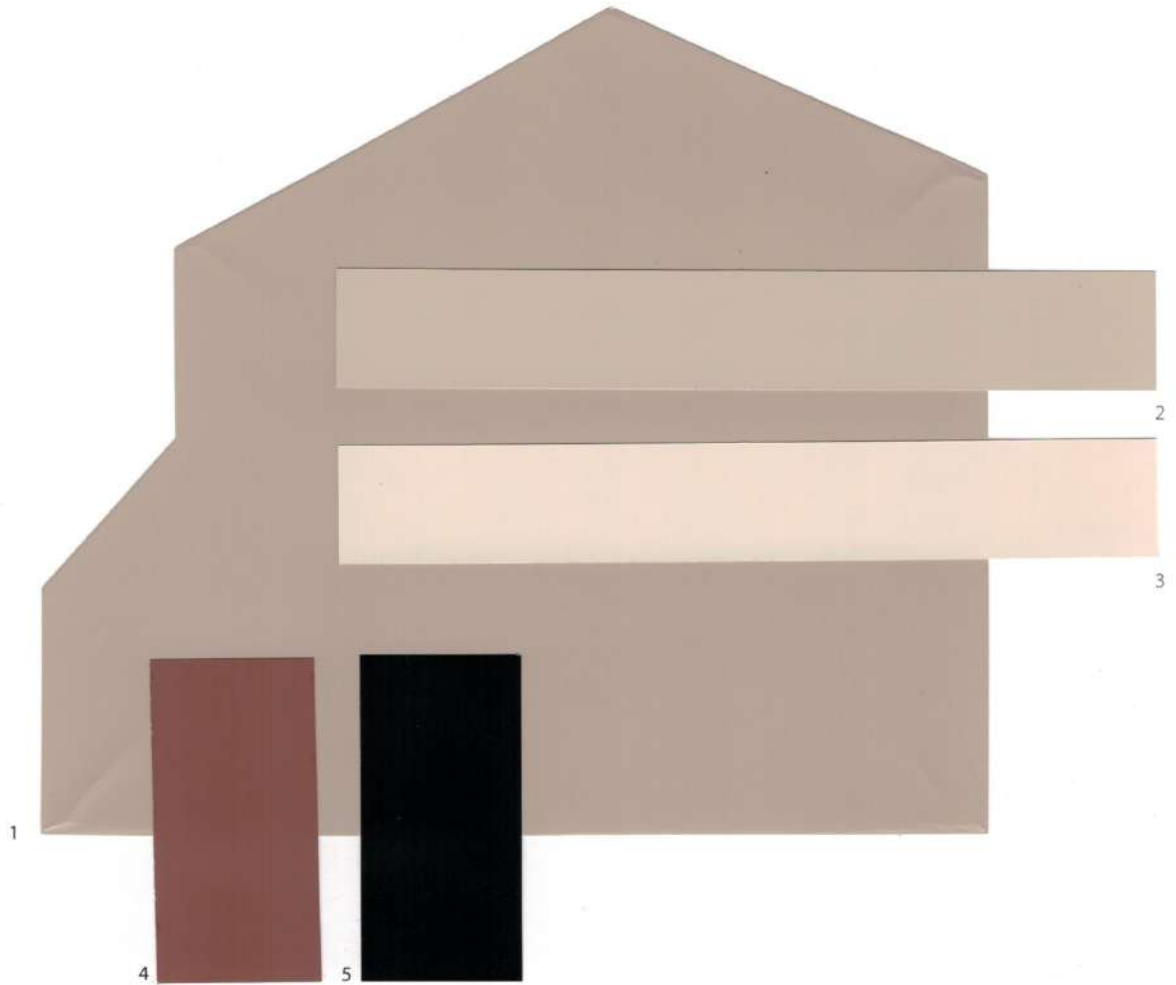

1	Body	SW 7518 Beach House
2	Trim	SW 6099 Sand Dollar
3	Trim	SW 7554 Steamed Milk
4	Door	SW 7705 Wheat Penny
5	Door	SW 6258 Tricorn Black